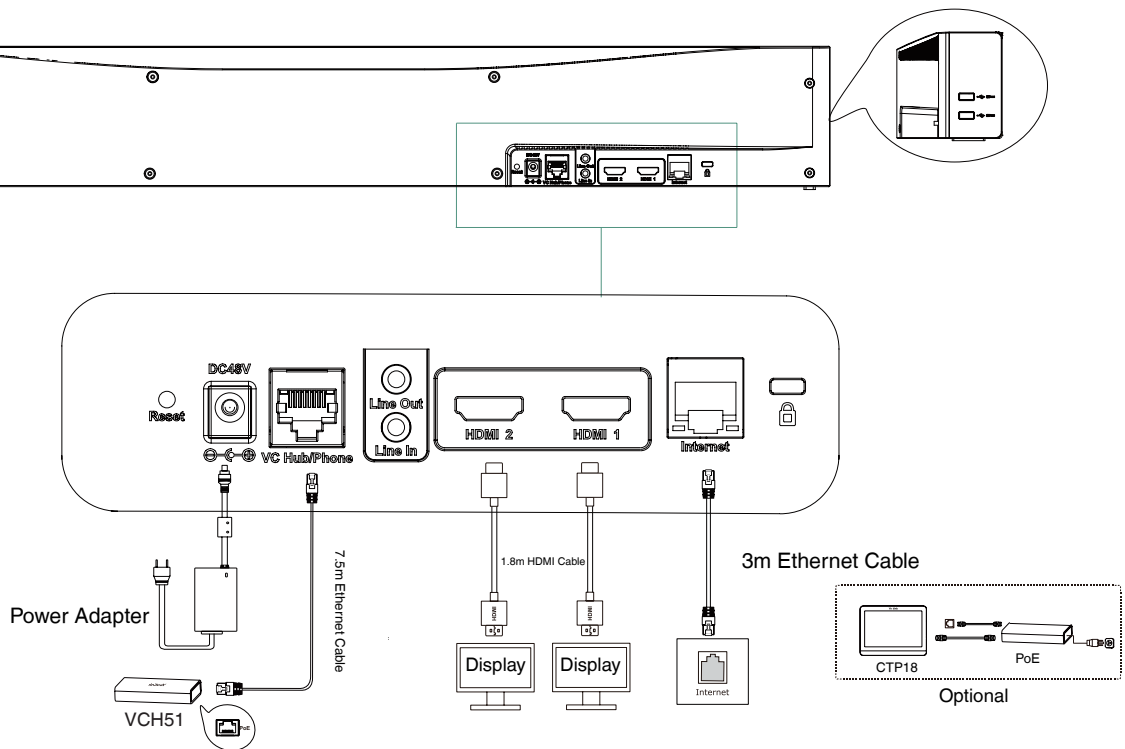

MeetingBar A30 Package

- Package contents:
 - MeetingBar A30 endpoint
 - 3m Ethernet cable
 - 2 x 1.8m HDMI cable
 - Mounting Bracket and Accessories
 - Power adapter
 - Quick Start Guide
 - Controller (optional):
 - CTP18 Touch Panel
 - VCR20 Remote Control
 - Content sharing(optional):
 - VCH51 Sharing Kit (HDMI/USB-C)
 - WPP20 Wireless Presentation Pod
- Carton Meas: 903*325*306mm

MeetingBar A30 + CTP18 Package

- Carton Meas: 923*495*327mm

Compliance

Coming Soon:

① The Zoom version does not support this feature yet.

Endpoint Connections

Note:

- If you connect a touch display device, you can operate the A30 either by remote control or touch control.
- If you connect a non-touch display device, you can use the remote control, mouse or CTP18.